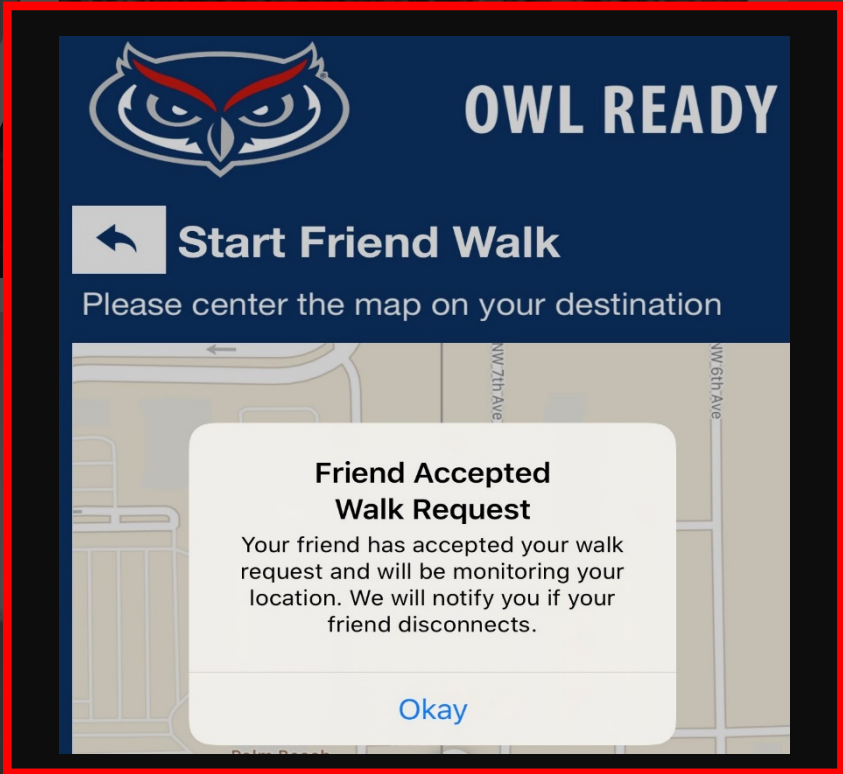

ARE YOU OWL READY?

Get up to date weather information for all FAU Campuses on the Owl Ready App

ARE YOU OWL READY?

FAU Emergency Alerts

Stay up to date with all FAU
Emergency Alerts via the OWL Ready
App!

ARE YOU OWL READY?

Mobile Blue Light

DOWNLOAD ON THE
App Store

GET IT ON
Google Play

OWL READY

Send your location to FAU PD in real-time during emergency situations.

ARE YOU OWL READY?

Virtual Friend Walk

Have a friend or FAU PD monitor your walk to make sure you get to your destination safely