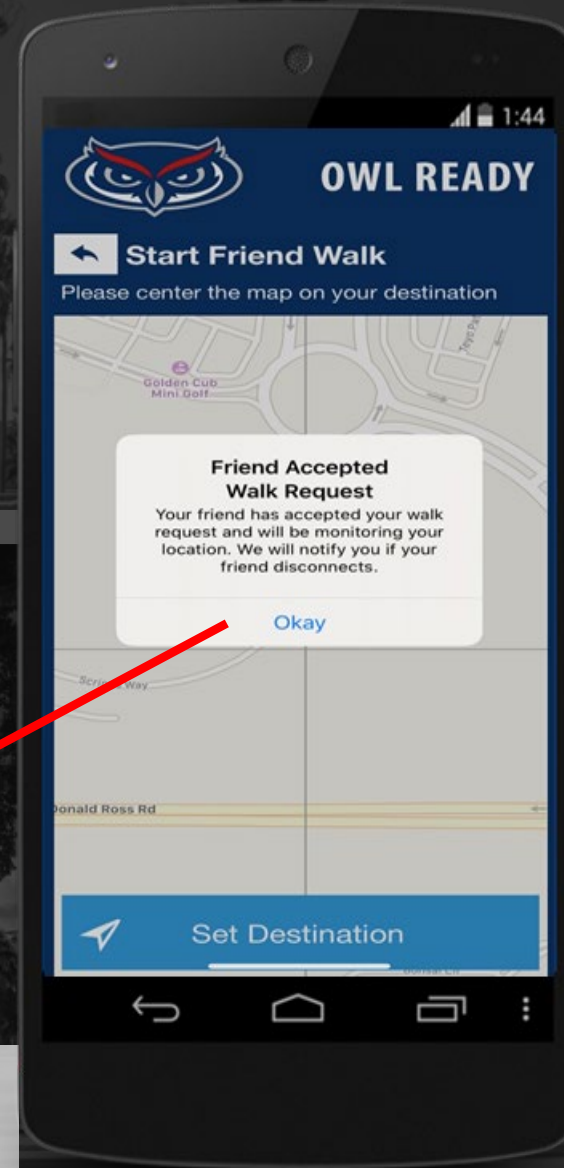

With this dynamic feature-rich mobile application you are able to:

- ✓ Emergency and Non-Emergency Contacts: Easily access emergency and non emergency contacts and dial directly from the application.
- ✓ Virtual Friend Walk: Recruit friends and family to virtually accompany you on your walk at night
- ✓ Report a Safety Concern: See something, say something. Report a safety/security concern to appropriate University officials.
- ✓ Mobile Blue Light: Turn your phone into a Mobile Blue Light - Send your location to FAU PD in real-time in case of a crisis
- ✓ Access Emergency Guides: Easily access emergency guides for a variety of situations
- ✓ View Current Weather: Obtain current weather updates for all of FAU locations
- ✓ Language Translation: Easily translate words, phrases, and web pages.

ARE YOU OWL READY?

Get up to date weather information for all FAU Campuses on the Owl Ready App

ARE YOU OWL READY?

FAU Emergency Alerts

Stay up to date with all FAU
Emergency Alerts via the OWL Ready
App!

ARE YOU OWL READY?

Mobile Blue Light

DOWNLOAD ON THE
App Store

GET IT ON
Google Play

OWL READY

Send your location to FAU PD in real-time during emergency situations.

ARE YOU OWL READY?

Virtual Friend Walk

Have a friend or FAU PD monitor your walk to make sure you get to your destination safely